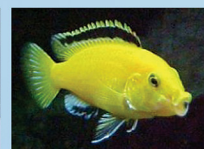

New Life SPECTRUM

www.nlspectrum.co.uk
info@nlspectrum.co.uk